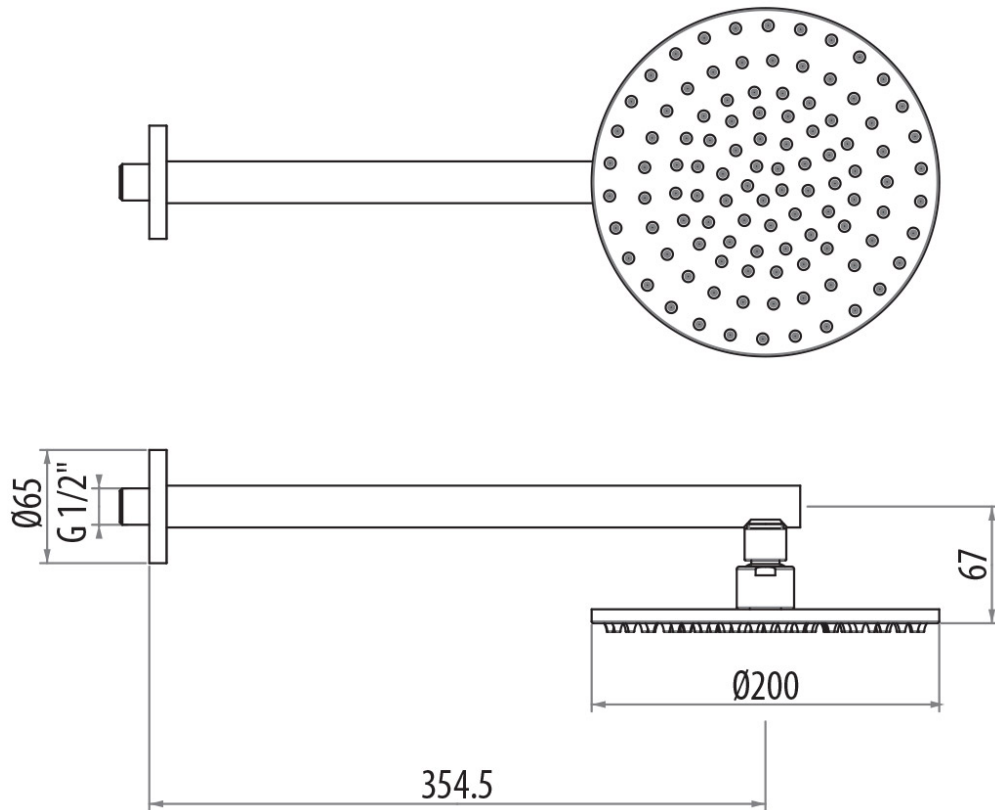

Code: SFPCI20

SERIES: ICARUS

Shower arm with antilimestone shower head Ø 200 mm, fully in brass

GATTONI
WATER IN LOVE

Gattoni Rubinetteria S.p.A.
Via Pietro Durio, 5
28010 Alzo di Pella (NO) Italy

Tel. 0039 0322 96 92 41
Fax. 0039 0322 96 95 47
www.gattonishop.com