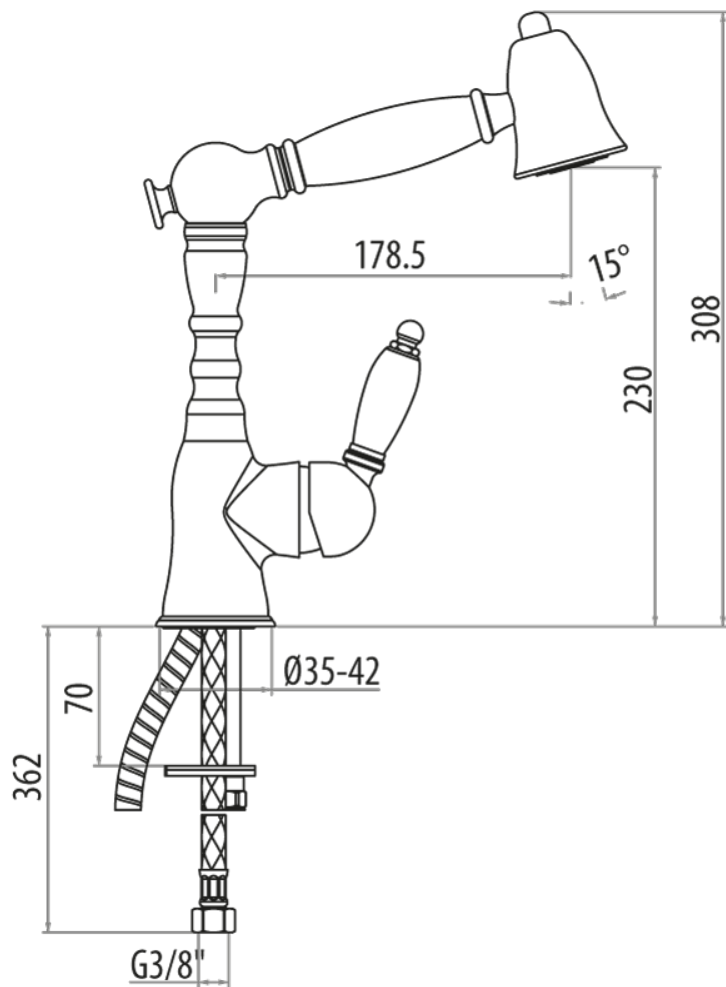

Code: 6013465C0

SERIES: RETRO

Single lever sink mixer with extractable shower

Gattoni Rubinetteria S.p.A.
Via Pietro Durio, 5
28010 Alzo di Pella (NO) Italy

Tel. 0039 0322 96 92 41
Fax. 0039 0322 96 95 47
www.gattonishop.com